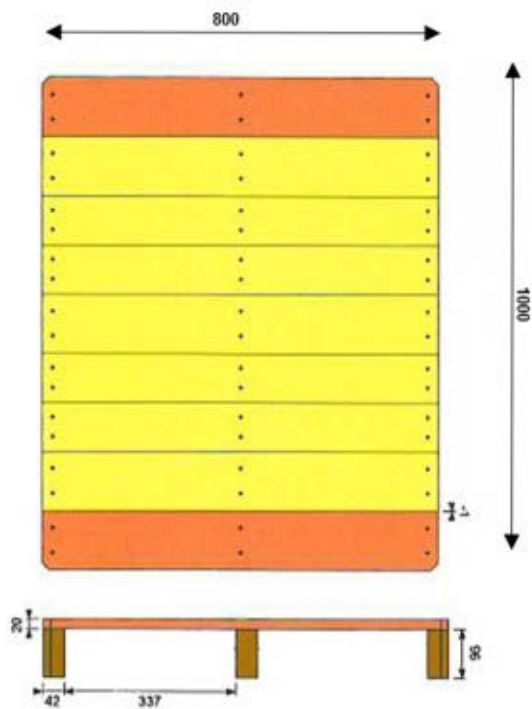

Binder Packaging

- Sealed, or in a box closed with tape or straps.
- Equipped with a clear label showing ISBN, title, and quantity per box.

'Simply delivered,
quickly distributed'

Pallets

- Books must not protrude beyond the pallet. Maximum height including pallet is 120 cm.
- The pallet must be stably sealed to prevent shifting during transport.
- We recommend using pallet boxes or equipping pallets with corner pieces and strong sealing. Anti-slip sheets are also advised to prevent the situation shown below.

CB Pallet Specifications

- Dimensions: 800 mm x 1000 mm
- Closed top deck
- Openings on the sides for the forks (openings should be on the shorter side for 2-way pallets, without slats on the bottom)
- With 4-way pallets there should be no slats on the bottom of the shorter sides